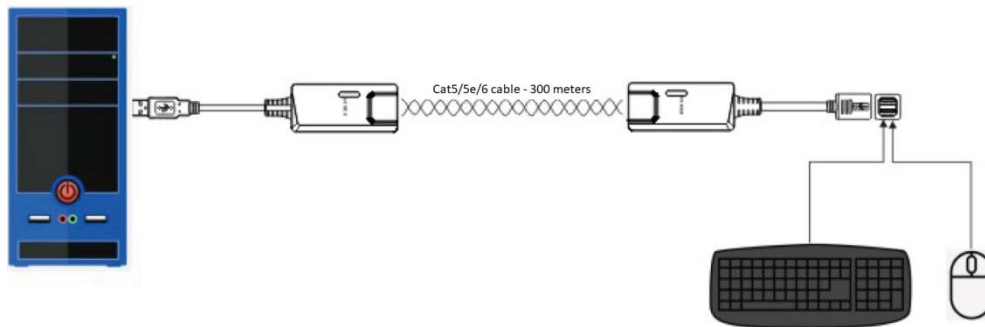

Product Model: UE-300KM
USB Keyboard & Mouse Extender - 300 meters

Main Feature

USB Keyboard and Mouse Extender transmits USB signals up to 300m away from a computer using only one Cat5/5e/6 cable. Each USB KM extender consists of a Transmitter that connects to a computer.

Specification			
Product Model		UE-300 (Transmitter)	UE-300 (Receiver)
Signal	Type	1 in 1 out	1 in 1 out
	Connection Type	Input: USB-A (Male) Output: 1 x RJ45	Input: 1 x RJ45 Output: 2 x USB-A Female
	Power Signal	Green LED	
	Max Transmit	300m	
	Dimension (mm)	80 x 36 x 16	
	Power	5V USB	
Package Contents		1 x HDMI KVM Transmitter and 1 x HDMI KVM Receiver 1 x User Manual	