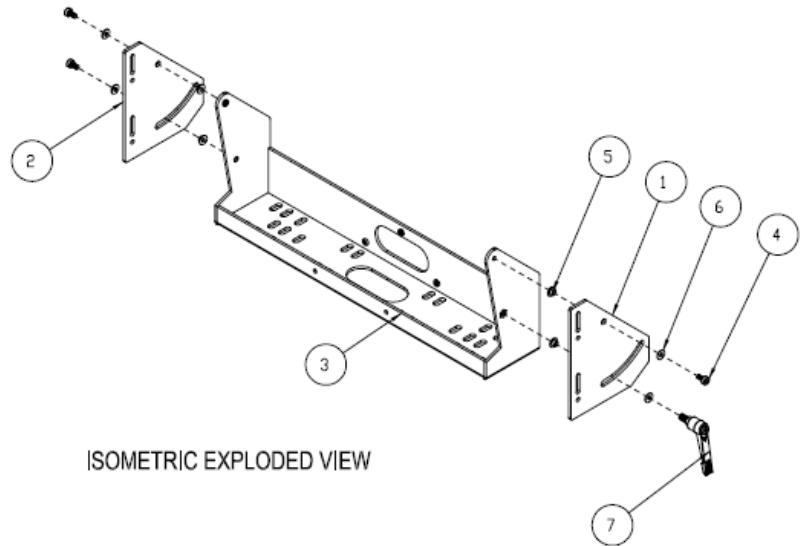

Model: SR-BKT  
Mounting bracket for stand and roof mount

TOP VIEW

ISOMETRIC EXPLODED VIEW

ISOMETRIC VIEW

Unit: mm