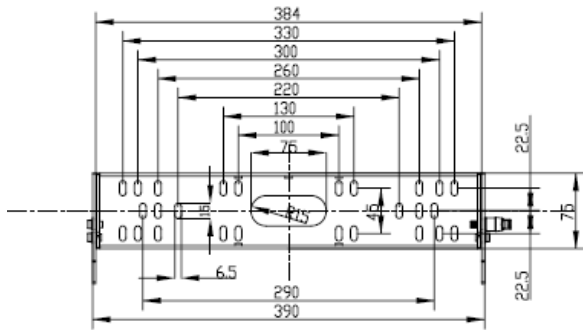

Model: SR-BKT  
Mounting bracket for stand and roof mount

TOP VIEW

ISOMETRIC EXPLODED VIEW

ISOMETRIC VIEW

Unit: mm