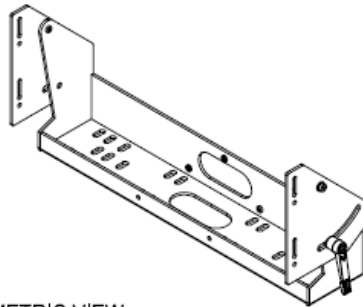

Model: SR-BKT  
Mounting bracket for stand and roof mount

TOP VIEW

ISOMETRIC EXPLODED VIEW

ISOMETRIC VIEW

Unit: mm