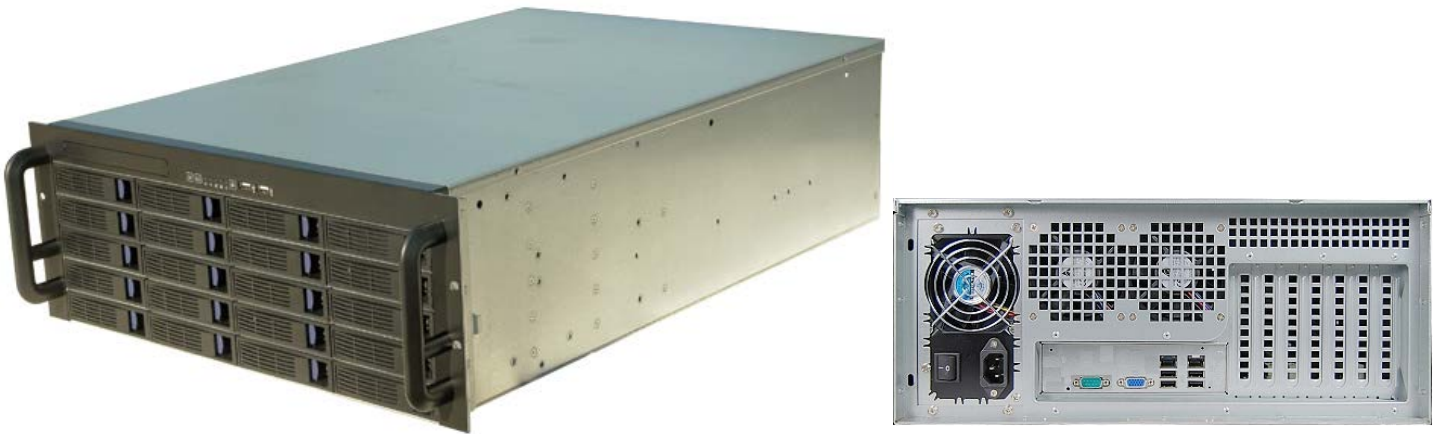

**Model: SC-4320**  
**4U Server (Intel Xeon E3 - 1200 series), with 20 Hot-Swappable SATA/SAS Drive Bay**

## Specification

- Form Factor: 4U, 19" Rackmount
- Processor: Intel Xeon (Quad Core) E3 - 1230 v2 (3.3GHz, 8M Cache)
- RAM: 4GB DDRIII ECC (supporting up to 32GB)
- HDD for OS & Software: 2.5" 500GB SATA
- Optical Drive: Slim DVD
- LAN: 2 x Intel 10/100/1000Mbps Gigabit LAN port
- Hot-swap 3.5" Drive Bay: supporting 20 x SATA / SAS HDD (Maximum to 60TB)
- RAID Level Supporting: 0, 1, 5, 6, 10, 50, JBOD
- Expansion Slot: 1 x PCI-E X 8, 3 x PCI-E X 4, 1 x PCI
- Front LED: 1 x Power ON, 1 x HDD activity, 2x LAN activity
- Front Panel: Power ON/OFF switch, System Reset switch, 2 x USB 2.0 port
- Rear Panel: VGA, COM, 2 x LAN, 4 x USB
- Power Supply Support: 1000watt ATX
- Operating System Supporting: Windows 2000, XP, 7, 2003, 2008 / Linux
- Dimensions ( W x D x H ): 16.9" x 25.5" x 7.0 " (430mm x 650mm x 176mm)
- Operating Temperature: 0/50 °C
- Storage Temperature: -20/60 °C
- Storage Humidity: 10% to 90%, non-condensing
- Packing: Double Carton boxes, 570mm x 830mm x 310mm
- Weight: 25.5 Kg(net), 28.5 Kg (gross)

## Optional Items

- Additional 4/8/16GB DDRIII ECC RAM
- 700 watt Hot-swap Redundant Power Supply Unit
- Sliding Rail