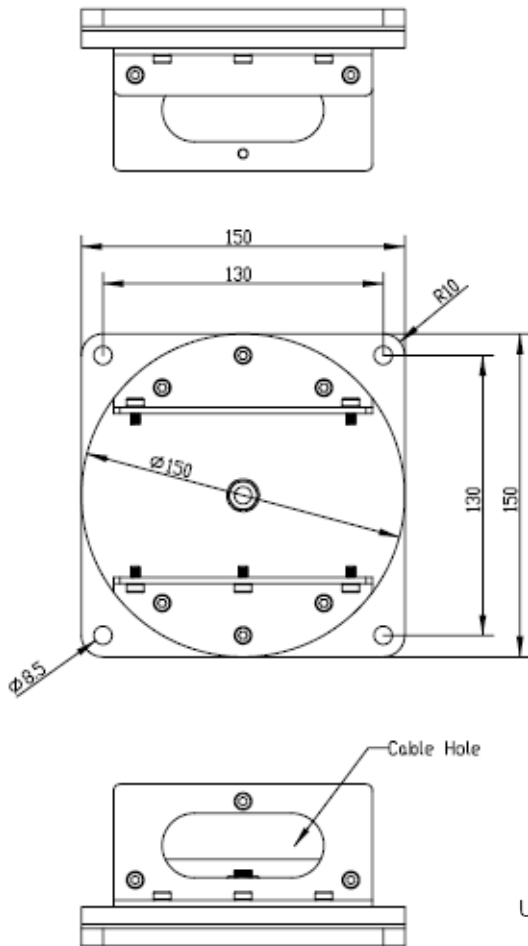

Model: RT-BKT
Rotary bracket

Unit: mm