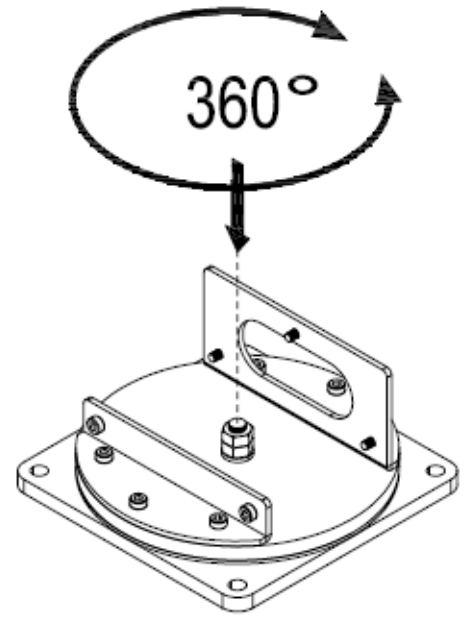

Model: RT-BKT
Rotary bracket

Unit: mm