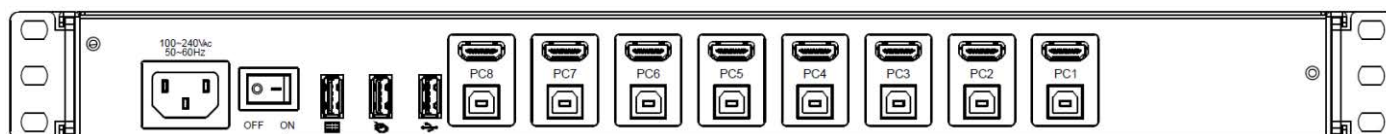

Model: KVM-2408HD

1U Rackmount 23.8" LCD Drawer, with USB 2.0 Hub

Rear I/O for KVM-2408HD

## Features

- 1U Rackmount 23.8" widescreen LCD Console Drawer
- Integrated with 8 port HDMI KVM switch
- Pivot Screen with Maximum resolution 1920 x 1200
- Front 1 x USB and Rear 1 x USB with USB 2.0 Hub
- Integrated with 104-key keyboard with Touch-pad
- Built-in Auto self-locking mechanism system
- Build-in 2x 2 watts speakers

Specification		
Product Model		KVM-2408HD
LCD	Size	23.8"
	Resolution	1920 x 1080
	Max. color	16.7M
	Luminance	250 cd/m2
Computer Connections	Power	AC Inlet
	HDMI 2.0	8
	USB (for Keyboard & Mouse)	2
	USB 2.0 Hub	1 @ front and 1 @ Rear
Button / Switch	Power Switch	Rock Switch
	LCD Adjustment (OSD)	Button

Auto-Scan Intervals		5 ~ 99 Sec.
Power Input Rating		100-240VAC ; 50/60Hz
Power Consumption		48W
Environment	Operating Temperature	0 - 50°C
	Store Temperature	-20 - 60°C
	Humidity	0-80% RH , NC
Housing		Heavy Duty Steel
Size		1U, 19" Rack mount
Net / Gross Weight		20 / 26 kg
Dimensions (W*D*H)		448 x 790 x 44 mm
Packing Dimensions (W*D*H)		580 x 840 x 190 mm
Order Information		
KVM-2408HD		1U Rackmount 24" 8 port HDMI Full HD LCD KVM, with 8 x 1.8 meters KVM cable - HDMI, USB Interface