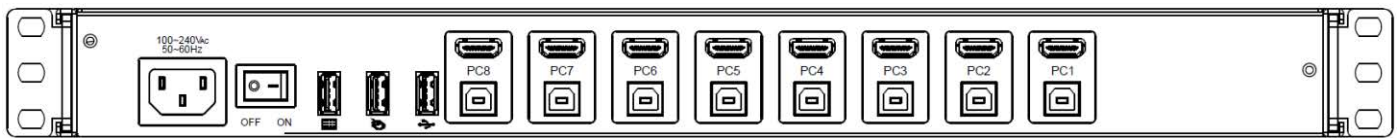

Model: KVM-2408HD-4K

1U Rackmount 24" 8 port HDMI 4K LCD KVM, with 8 x 1.8 meters KVM cable - HDMI, USB Interface

Front USB Port

Rear I/O for KVM-2408HD-4K

Features

- 1U Rackmount 23.8" widescreen LCD Console Drawer
- Integrated with 8 port HDMI KVM switch
- Pivot Screen with Maximum resolution 3840 x 2160
- Front 1 x USB and Rear 1 x USB with USB 2.0 Hub
- Integrated with 104-key keyboard with Touch-pad
- Built-in Auto self-locking mechanism system
- Build-in 2x 2 watts speakers

Specification		
Product Model		KVM-2408HD-4K
LCD	Size	23.8"
	Resolution	3840 X 2160
	Max. color	1.0737 Billion
	Luminance	300 cd/m2
Computer Connections	Power	AC Inlet
	HDMI 2.0	8
	USB (for Keyboard & Mouse)	2
	USB 2.0 Hub	1 @ front and 1 @ Rear
Button / Switch	Power Switch	Rock Switch
	LCD Adjustment (OSD)	Button

Auto-Scan Intervals	5 ~ 99 Sec.	
Power Input Rating	100-240VAC ; 50/60Hz	
Power Consumption	48W	
Environment	Operating Temperature	0 - 50°C
	Store Temperature	-20 - 60°C
	Humidity	0-80% RH , NC
Housing	Heavy Duty Steel	
Size	1U, 19" Rack mount	
Net / Gross Weight	20 / 26 kg	
Dimensions (W*D*H)	448 x 790 x 44 mm	
Packing Dimensions (W*D*H)	580 x 840 x 190 mm	
Order Information		
KVM-2408HD-4K	1U Rackmount 24" 8 port HDMI 4K LCD KVM, with 8 x 1.8 meters KVM cable - HDMI, USB Interface	