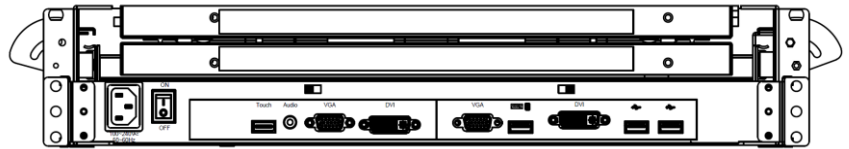

Features

- 2U Dual 23.8-inch widescreen LCD Console Drawer
- Dual DVI & VGA Port
- 1920 x 1080 high resolution
- Support FHD with 1080p resolution.
- Dual rail design, capable the LCD screen and keyboard tray Operated independently.
- Front 1xUSB, Rear 2xUSB 2.0 Type A, Sharing USB peripheral Device for computer (ex, flash disk, hard driver, KB/Mouse)
- 104-key keyboard with touch pad mouse.
- USB 2.0 Keyboard & Mouse
- Build in 2x 2 watts speakers

Options

- Composite Video input
- HDMI or Display Port input
- 48V, 24V or 12V DC Power
- AR glass
- Touch screen

Rear of KVM-2402COMBO-DR

Part No.		KVM-2402COMB-DR
No. of ports		1
KVM Connectors		2 x DVI-D & 2x VGA / 1 x USB for KB & Mouse / 1x Audio
LCD	Size	Dual 23.8-inch FULL HD display
	Backlight	LED
	Resolution	1920*1080 (support resolution up to 1920*1200)
	Max.color	16.7M
	Luminance	350 cd/m2
	View Angel (H/V)	170 / 160
	Contrast Ratio	1000 : 1
Port Selection		N/A
USB HUB		Front x1 & Rear x 2 USB 2.0 Type A for USB Peripheral Device
Audio		1 x 3.5mm Audio jack
KB/Mouse Emulation		USB 2.0
Rack Depth (rack cabinet front rails to rear rails)		24"~43" (rack cabinet front rails to rear rails)
Power		100-240V AC 50/60Hz via IEC Type power cord
Environment		Operation temp: 0 to 50°C Storage temp: -20 to 60°C Humidity: 10% - 90%, non-condensing Shock: 10G acceleration (11ms duration) Vibration: 17 to 500Hz 1G PTP
Physical Dimensions (W x H x D) / Net Weights (KGs)		443 x 88 x 762 mm/ 32KG
Packing Dimensions (W x H x D) / Gross weights (KGs)		730 x 410 x 1050 mm/42KG