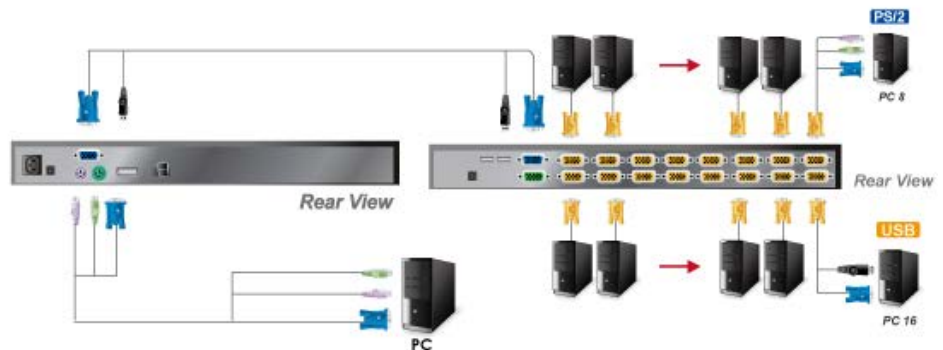

Model: KVM-2401COMBO  
 1U Rackmount 24" 1 port LCD KVM, with KVM cable - PS/2 & USB Interface

## Main Feature

- 24" Full HD LED Panel support 1920 × 1080 pixels
- Support combo interface for PS/2 & USB
- Controls one set of PC or KVM-Switch
- OSD ( on screen display ) function for LCD display
- No software & driver required - Hot pluggable
- Built-in AUTO self-locking mechanism system
- Metal case, rack mountable - Integrated 24" LED Panel with 104 keys keyboard and touchpad