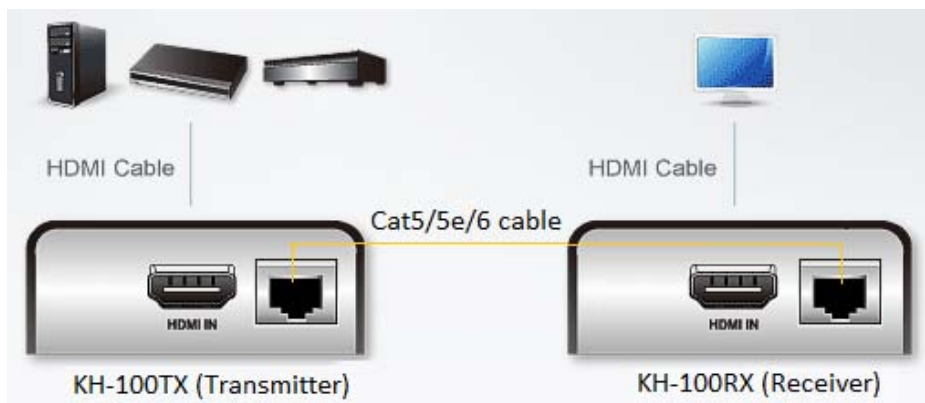

Product Model: KH-100
HDMI Extender - 100 meters

HDMI Receiver

HDMI Transmitter

Main Feature

HDMI KVM Extender transmits KVM up to 100m away from a computer using only one Cat5/5e/6 cable. Each KVM extender consists of a Transmitter that connects to a computer, and extends HDMI signal to local monitor.

Specification		
Product Model	KH-100TX (Transmitter)	KH-100RX (Receiver)
Bandwidth	225MHz	
Signal	Type	1 in 1 out
	Connection Type	Input: HDMI-A Female Output: 1xHDM-A Female 1xRJ45
	Input Video Signal	0.5-1.0Vp-p
	Output DDC Signal	5 V p-p (TTL)
	Best Resolution	1920*1080

	Max. Resolution	1920*1200
	Support Format	VGA: 640 x 480, 800 x 600, 1024 x 768, 1920 x1200 DTV/HDTV: 480i/480p/576i/576p/720p/1080i/1080p
	Max Transmit	100m
	Dimension (mm)	132 x 92 x 41
	Power	5V 2000mA
Package Contents		1 x HDMI KVM Transmitter and 1 x HDMI KVM Receiver 1 x Power Adapters 1 x User Manual