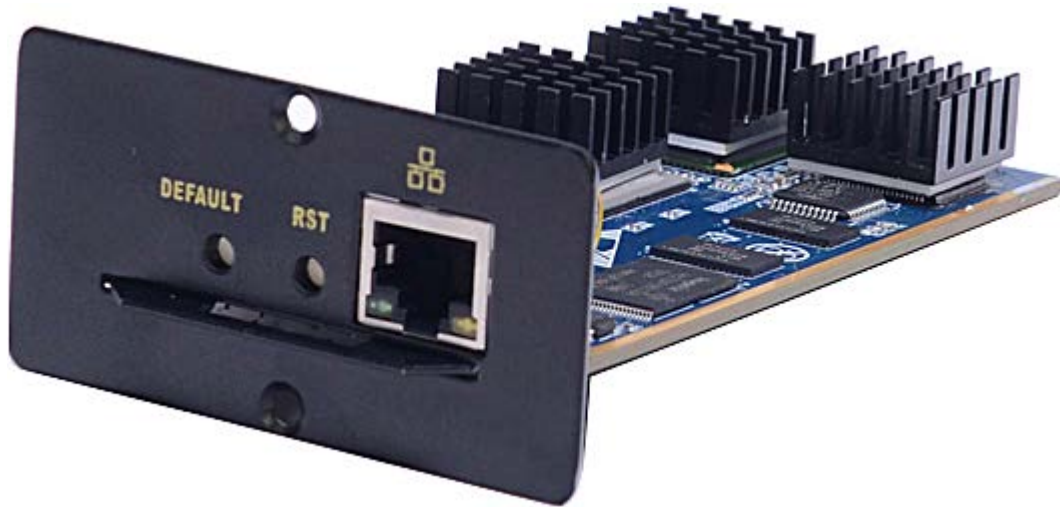

Product Model: KCL-101
IP-Based Remote Console Module

Main Feature

- Superior remote video up to 1920 x 1080 @ 60Hz
- User friendly operating GUI
- BIOS level access, highly reliable
- Manage KVM & Computers globally