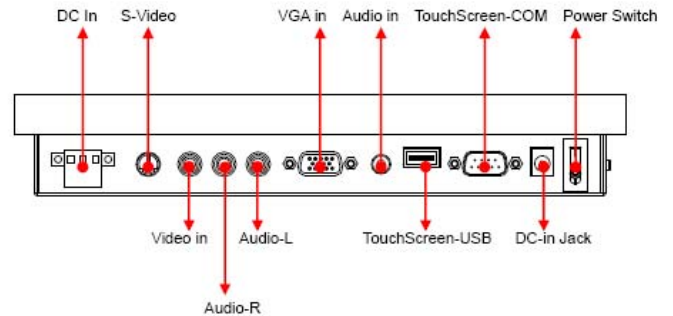

Model: ICM-07WT  
7" Industrial Chassis Monitor (Wide Screen), with Touch Screen

## Main Feature

- 7" WVGA TFT LCD Panel support 800×480 pixels
- Heavy duty steel chassis with strengthen glass
- Rugged construction design
- Input signal : VGA + Audio
- OSD control keys to optimize the display
- AC 100-240V wide range external AC adapter
- Meet standard VESA hole ( 75x75 and 100x100 mm ), support desktop stand/wall mount /swing arm mounting

Specification	
Product Model	ICM-07WT
LCD Panel	Display Type : 7" WVGA TFT LCD Resolution : 800×480 Max. color : R.G.B stripe Luminance : 300 cd/m <sup>2</sup> View Angel : 140° (H) , 120° (V) Pixel Pitch : 0.0635 x 0.1905 mm Contrast Ratio : 500 : 1 Response Time : 35 ms Power Consumption : 192mW LED backlight lifecycle : 20,000hrs
Signal Input	VGA ( 15 pin D-sub connector ) + audio input ( audio jack )
Protect Glass	3 mm strengthen glass
OSD	Brightness, Contrast, H/V Position, Color, Phase, Clock, auto tune and recall
Touch Screen ( optional )	Internal USB or RS-232 interface controller Type: Analog resistive type : 25VDC ≥ 20MΩ Resolution: continuous Light transmission: 80% or more Power consumption:<5V @1mA Surface hardness : 3H

## Ordering Information

ICM-07WT	7" Industrial Chassis Monitor (Wide Screen), with Touch Screen
Optional: DC	Support DC input (7-28VDC)
Optional: AV	Support AV Input (S-Video, RCA)