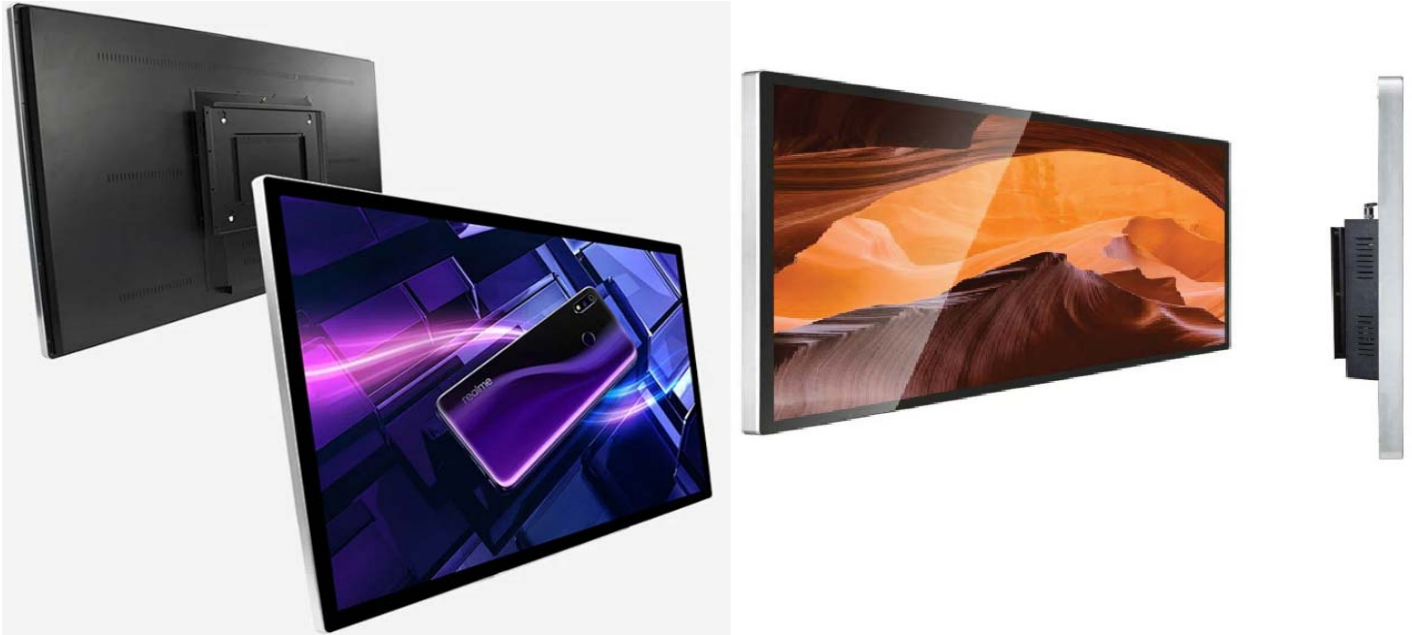

Model: DSD-43PCT
43" Digital Signage Display, PCT Touch

Features:

- Full HD (1920 x 1080) LED Panel with PTC Touch for good multimedia experience.
- Made of tempered glass, providing panel protection and enhances vivid graphics.
- All metal housing ensures a long life and protects sign from scratches.

Specification		
Model	DSD-43PCT	
Panel Parameter	Panel Size	43"
	Max. Brightness	400 nits
	Max. Resolution	1920 x 1080 (Optional for 4K UHD)
	Contrast Ratio	4000:1
	Panel Life	50000 hours
	Responsive Time	7ms
	Viewing Angle	H178/V178

IO	VGA, HDMI, USB (Optional: DP, DVI, BNC, SDI, Audio...)	
Power Supply	AC 110V-240V, 50HZ/60HZ	
Touch Screen	Internal USB interface controller - Projected Capacitive Multi Touch (10 points) Light transmission: 85% or more Surface hardness : 7H Operation system : DOS; Windows XP / 7 / 8.1 / 10 / 11; Linux	
Applications	Airport, Supermarket, Hotel, Shopping Mall, Advertising... etc.	
Certificate Approval	CE, RoHS, FCC	
Dimension / GW	996 x 584 x 48mm / 19Kg	
Feature	Temperature	Storage: -20 Celsius degree to 60 Celsius degree
		Working: -10 Celsius degree to 50 Celsius degree
	Fixing Method	Wall mount