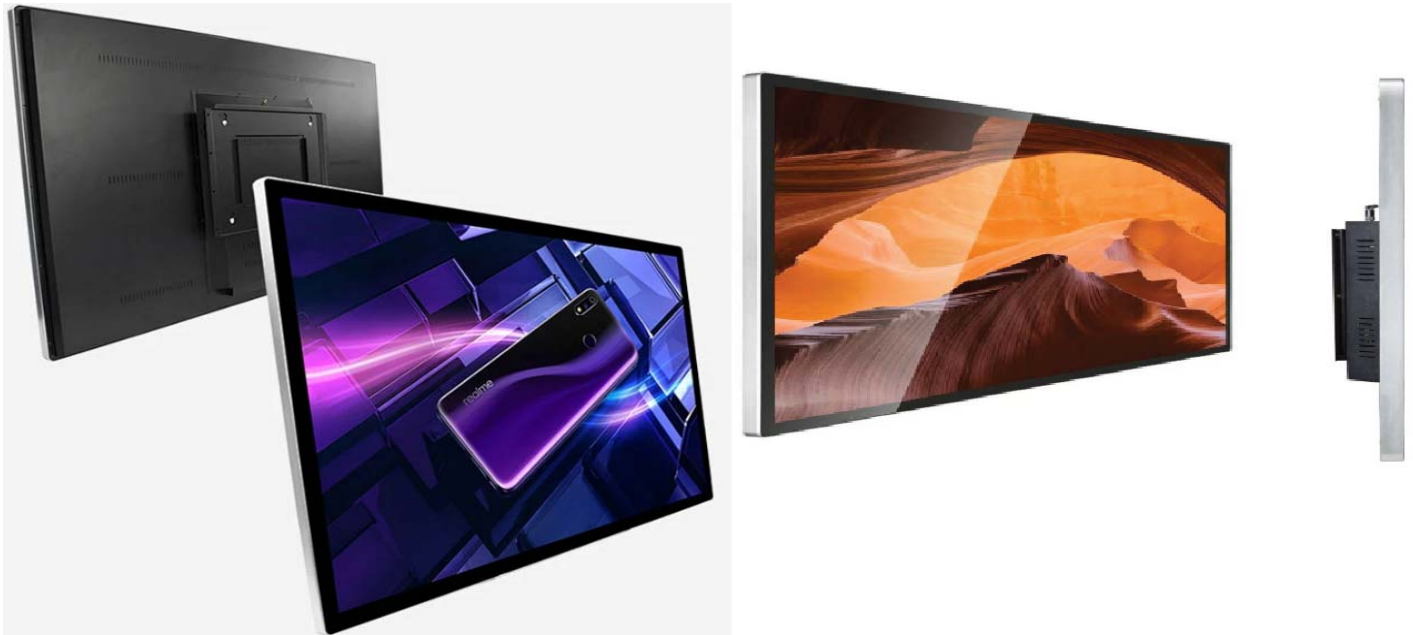

Model: DS-55PCT  
55" Digital Signage with PCT Touch

### Features:

- Full HD (1920 x 1080) LED Panel with PTC Touch for good multimedia experience.
- Made of tempered glass, providing panel protection and enhances vivid graphics.
- All metal housing ensures a long life and protects sign from scratches.