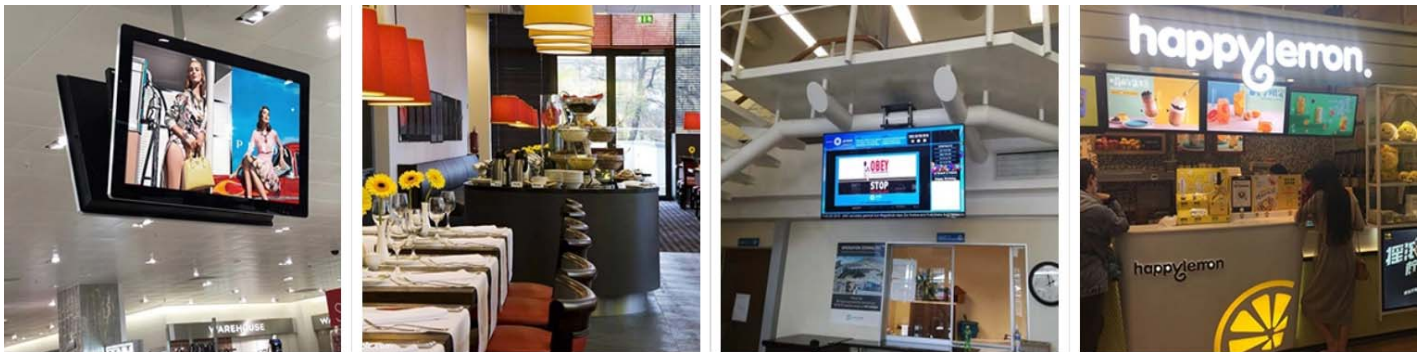

Model: DS-55PCT  
55" Digital Signage with PCT Touch

### Features:

- Full HD (1920 x 1080) LED Panel with PTC Touch for good multimedia experience.
- Made of tempered glass, providing panel protection and enhances vivid graphics.
- All metal housing ensures a long life and protects sign from scratches.