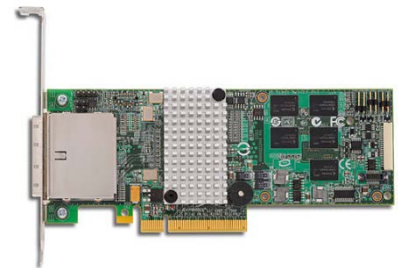

**Model: DS-24DR**  
**4U Direct Attach Storage System with 24 Hot-Swappable Drive Bay**

## Main Feature

- 4U 19'' rackmount
- 2 ports SFF 8088 host interface
- Support up to 24 x 2.5 / 3.5" SATA II III / SAS 6G drives
- Excellent cooling system ensures the drives reliability
- Hot-swappable drive tray with special designed power-off and lock mechanism;
- Support RAID 0, 1, 5, 6, 10, 50, 60

## Specification

- Power Supply: 750watt hot-swap redundant power supply unit
- Drive Bay: 24 x hot-swappable 2.5'' / 3.5" SATA II III / SAS 6G drive bay
- Interface: 2 x SFF-8088 external connectors
- Cooling Fan: 3 x 80mm rear fan
- Maximum Storage Capacity: No limit on hard drive size
- PCI-E X8 RAID Card Included: LSI MegaRAID (Support RAID 0, 1, 5, 6, 10, 50, 60)
- O.S. support: Windows 7, 8.1, 10, 2003, 2008, 2012 / Linux
- SFF 8088 Cable Included: 2 pcs (one meter length)
- Dimensions ( H x W x D ): 178mm x 480mm x 690mm
- Weight: 19 kg (without hard drive)
- Temperature Range: Operating 41°F to 104°F (5°C to 40°C)