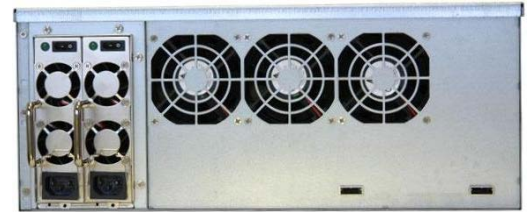

**Model: DS-24DR**  
**4U Direct Attach Storage System with 24 Hot-Swappable Drive Bay**

## Main Feature

- 4U 19'' rackmount
- 2 ports SFF 8088 host interface
- Support up to 24 x 2.5 / 3.5" SATA II III / SAS 6G drives
- Excellent cooling system ensures the drives reliability
- Hot-swappable drive tray with special designed power-off and lock mechanism;
- Support RAID 0, 1, 5, 6, 10, 50, 60

## Specification

- Power Supply: 750watt hot-swap redundant power supply unit
- Drive Bay: 24 x hot-swappable 2.5'' / 3.5" SATA II III / SAS 6G drive bay
- Interface: 2 x SFF-8088 external connectors
- Cooling Fan: 3 x 80mm rear fan
- Maximum Storage Capacity: No limit on hard drive size
- PCI-E X8 RAID Card Included: LSI MegaRAID (Support RAID 0, 1, 5, 6, 10, 50, 60)
- O.S. support: Windows 7, 8.1, 10, 2003, 2008, 2012 / Linux
- SFF 8088 Cable Included: 2 pcs (one meter length)
- Dimensions ( H x W x D ): 178mm x 480mm x 690mm
- Weight: 19 kg (without hard drive)
- Temperature Range: Operating 41°F to 104°F (5°C to 40°C)