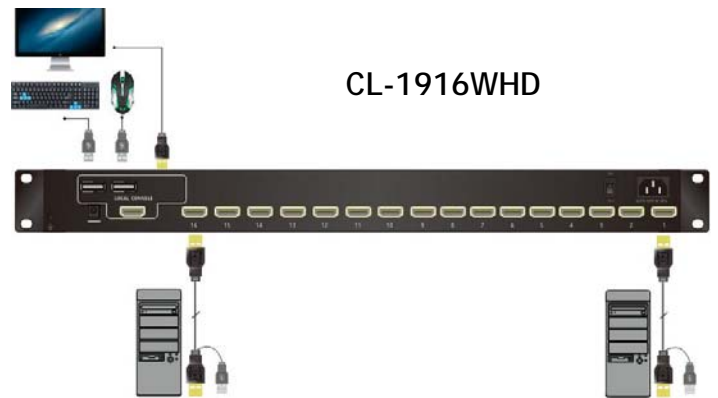

**Model: CL-1908WHD**  
1U Rackmount 18.5" LCD with  
8 port HDMI KVM switch

**CL-1916WHD**  
1U Rackmount 18.5" LCD with  
16 port HDMI KVM switch

## Main Feature

- Build-in 8 / 16 ports HDMI KVM switch controls eight / sixteen directly connected computers
- A-Grade 18.5" LED-backlit LCD panel with maximum resolution of 1920 x 1080
- LCD module rotates up to 120 degrees for a more comfortable viewing angle
- Front USB port for additional Keyboard and Mouse connection
- One additional one USB Local console to add local KB/Mouse & HDMI
- Integrated speakers
- Supporting DOS, Windows, Netware, Unix, Linux, Mac OS
- No software required - easy PC selection via Push Buttons, Hot Keys or OSD (on screen display)
- Auto Scan Mode for monitoring PCs
- 1U 19" rack mountable design, metal case - Integrated full size keyboard and touchpad
- Easy for operate, allow smoothly pulling with self-locking at end position