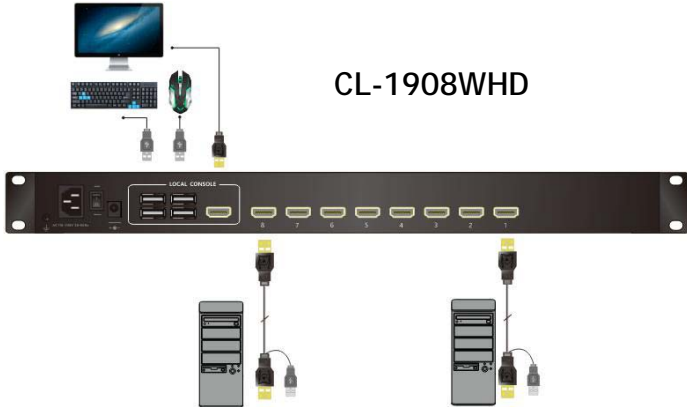

**Model: CL-1908WHD**  
1U Rackmount 18.5" LCD with  
8 port HDMI KVM switch

**CL-1916WHD**  
1U Rackmount 18.5" LCD with  
16 port HDMI KVM switch

## Main Feature

- Build-in 8 / 16 ports HDMI KVM switch controls eight / sixteen directly connected computers
- A-Grade 18.5" LED-backlit LCD panel with maximum resolution of 1920 x 1080
- LCD module rotates up to 120 degrees for a more comfortable viewing angle
- Front USB port for additional Keyboard and Mouse connection
- One additional one USB Local console to add local KB/Mouse & HDMI
- Integrated speakers
- Supporting DOS, Windows, Netware, Unix, Linux, Mac OS
- No software required - easy PC selection via Push Buttons, Hot Keys or OSD (on screen display)
- Auto Scan Mode for monitoring PCs
- 1U 19" rack mountable design, metal case - Integrated full size keyboard and touchpad
- Easy for operate, allow smoothly pulling with self-locking at end position